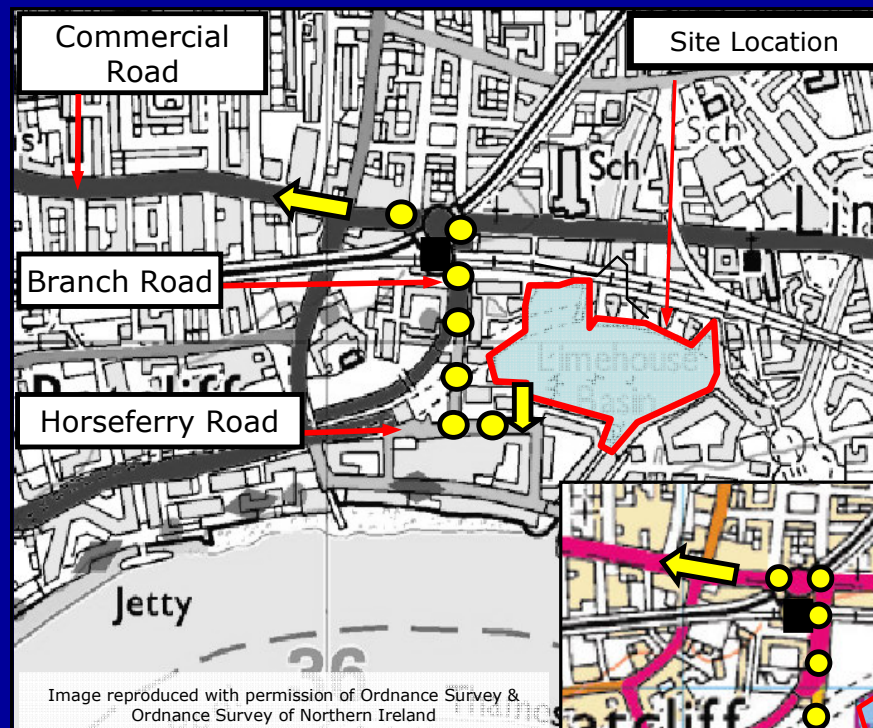

Flood Warning & Evacuation Plan Summary

Limehouse Marina, London

Be Aware! - Flood Risk

Sources...

- **River Thames**
- **Canals**
- **Surface Water**
- **Groundwater**

Watch Out! - Flood Warnings

In times of adverse weather...

Image reproduced with permission of Ordnance Survey & Ordnance Survey of Northern Ireland

● Suggested Evacuation Route

Flood Zone 3

Flood Zone 2

Remember...

Floods Can Kill!

- **Always follow the advice of the Emergency Services**
- **Don't walk through flowing water** – moving water can knock you off your feet
- **Don't drive through a flooded area** – only half a metre of floodwater can carry a car away
- **Avoid contact with floodwater**