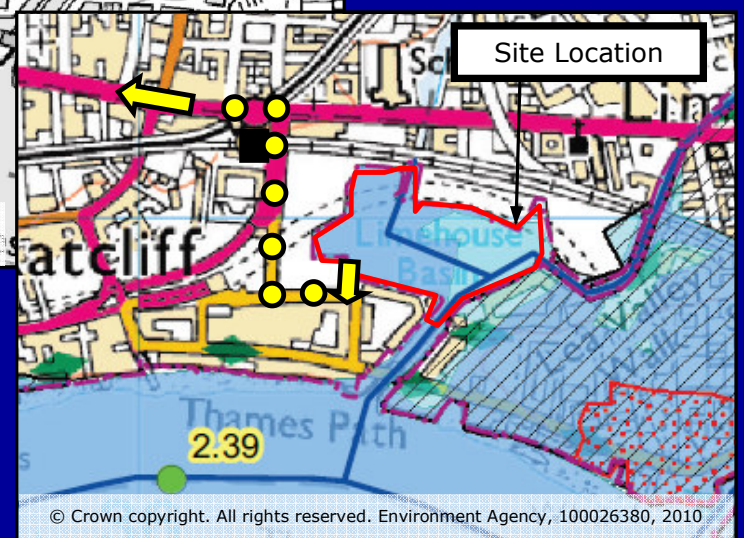

Flood Warning & Evacuation Plan Summary

Limehouse Marina, London

Be Aware! - Flood Risk

Sources...

- **River Thames**
- **Canals**
- **Surface Water**
- **Groundwater**

Watch Out! - Flood Warnings

In times of adverse weather...

Image reproduced with permission of Ordnance Survey & Ordnance Survey of Northern Ireland

● Suggested Evacuation Route

Flood Zone 3

Flood Zone 2

Remember...

Floods Can Kill!

- **Always follow the advice of the Emergency Services**
- **Don't walk through flowing water** – moving water can knock you off your feet
- **Don't drive through a flooded area** – only half a metre of floodwater can carry a car away
- **Avoid contact with floodwater**